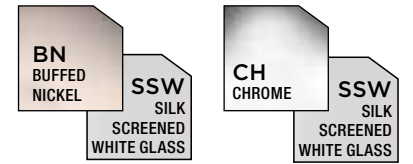

HELIOS AC LED

FINISHES & GLASS