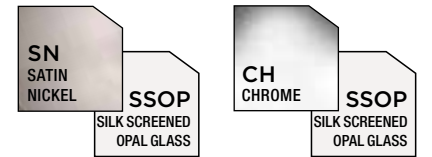

ZÜRICH AC LED

ZÜRICH AC LED

USE ELV DIMMERS FOR OPTIMAL PERFORMANCE

FINISHES & GLASS

A | DVP14592
Shown in Satin Nickel

B | DVP14594
Shown in Chrome

C | DVP14596
Shown in Chrome

ITEM	SKU #	TYPE	RATED ILLUMINATION	DIMENSIONS (INCHES)		ADDITIONAL INFORMATION
				DIAM./ WxD	FIXH	
A	DVP14592	Flush Mount	1 x 19.5W/1600 Lm/3000K /CRI 80	12Ø	4½	
B	DVP14594	Semi Flush	1 x 38.5W/3000 Lm/3000K /CRI 80	14Ø	8¾	
C	DVP14596	Semi Flush	1 x 52W /4000Lm/3000K /CRI80	16Ø	8¾	