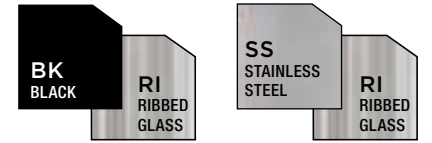

BISHOP AC LED OUTDOOR

FINISHES & GLASS

USE ELV DIMMERS FOR OPTIMAL PERFORMANCE

ITEM	SKU #	TYPE	RATED ILLUMINATION	DIMENSIONS (INCHES)				ADDITIONAL INFORMATION
				DIAM./ WxD	FIX H	MIN	MAX	
A	DVP26975	Chain Hung	1 x 16W/1100Lm/3000 /80CRI	8 x 8	14½	17¾	90½	8 FT OF WIRE, OUTDOOR USE
B	DVP26976	Chain Hung	1 x 20W/1600Lm/3000 /80CRI	12 x 12	18¼	23½	116½	8 FT OF WIRE, OUTDOOR USE
C	DVP26970	Wall Sconce	1 x 8W/600Lm/3000 /80CRI	5 x 7½	10			8 FT OF WIRE, OUTDOOR USE, DOWN ONLY
D	DVP26971	Wall Sconce	1 x 16W/1100Lm/3000 /80CRI	8 x 10	14			8 FT OF WIRE, OUTDOOR USE, DOWN ONLY