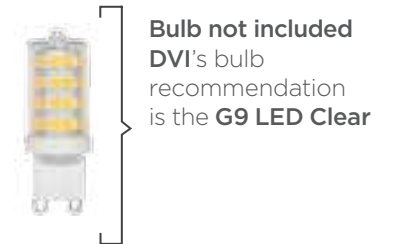

STARBURST

FINISHES & GLASS

A | DVP26020
Shown in Soft Gold

ITEM	SKU #	TYPE	RATED ILLUMINATION	DIMENSIONS (INCHES)				ADDITIONAL INFORMATION
				DIAM./ WxD	FIX H	MIN	MAX	
A	DVP26020	Pendant	6 X 10W G9	26Ø	26	28½	56½