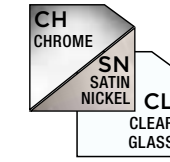

MONT ROYAL

FINISHES & GLASS

C | DVP28850
Shown In Satin Nickel with
Graphite

ITEM	SKU #	TYPE	RATED ILLUMINATION	DIMENSIONS (INCHES)				ADDITIONAL INFORMATION
				DIAM./ WxD	FIX H	MIN	MAX	
A	DVP28848	Pendant	4 x 60W Candelabra	16Ø	17	18½	58½	10 FT OF WIRE 19° BULBS NOT INCLUDED ø12mm HEIGHT ADJUSTABLE ONLY DURING INSTALLATION
B	DVP28849	Pendant	4 x 60W Candelabra	20Ø	21	22½	62½	10 FT OF WIRE 19° BULBS NOT INCLUDED ø12mm HEIGHT ADJUSTABLE ONLY DURING INSTALLATION
C	DVP28850	Pendant	8 x 60W Candelabra	28Ø	29	30½	70½	10 FT OF WIRE 19° BULBS NOT INCLUDED ø12mm HEIGHT ADJUSTABLE ONLY DURING INSTALLATION