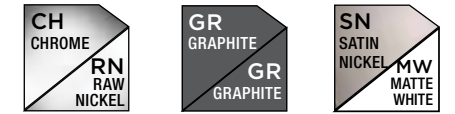

FINISHES & GLASS

A | DVP28921
Shown in Chrome with Raw Nickel

B | DVP28920
Shown in Satin Nickel with Matte White

C | DVP28910
Shown in Graphite

Bulb not included
DVI's bulb recommendation is the 5" T10 Carbon LED or incandescent 2200K

Bulb not included
DVI's bulb recommendation is the 12" T10 Carbon LED or incandescent 2200K

Bulb not included
DVI's bulb recommendation is the E26 Carbon LED or Incandescent

ITEM	SKU #	TYPE	RATED ILLUMINATION	DIMENSIONS (INCHES)			ADDITIONAL INFORMATION
				DIAM./ WxD	FIX H	MIN MAX	
A	DVP28921	Pendant	1 x 60W Medium Base	7½Ø	10½	16 52	
B	DVP28920	Pendant	1 x 60W Medium Base	10Ø	18	23½ 59½	
C	DVP28910	Pendant	1 x 60W Medium Base	14¼Ø	12	17½ 53½