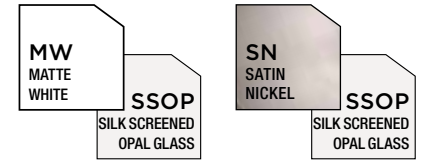

PORTHOLE AC LED

FINISHES & GLASS

USE ELV DIMMERS FOR OPTIMAL PERFORMANCE