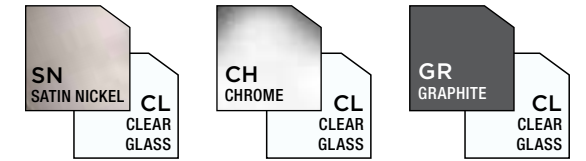

LUCERNE AC LED

FINISHES & GLASS

USE ELV DIMMERS FOR OPTIMAL PERFORMANCE