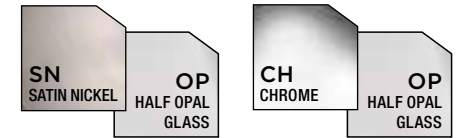

ALGOMA AC LED

FINISHES & GLASS

USE ELV DIMMERS FOR OPTIMAL PERFORMANCE