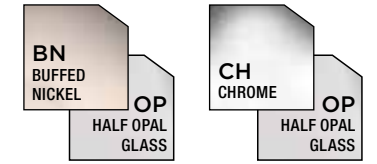

FINISHES & GLASS

USE ELV DIMMERS FOR OPTIMAL PERFORMANCE