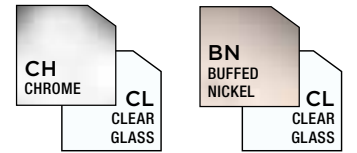

FINISHES & GLASS

Bulb not included
DVI's bulb recommendation is the **A19 LED, T10 Carbon LED** and **E25 LED**

A | DVP9099
Shown In Buffed Nickel with Clear Glass