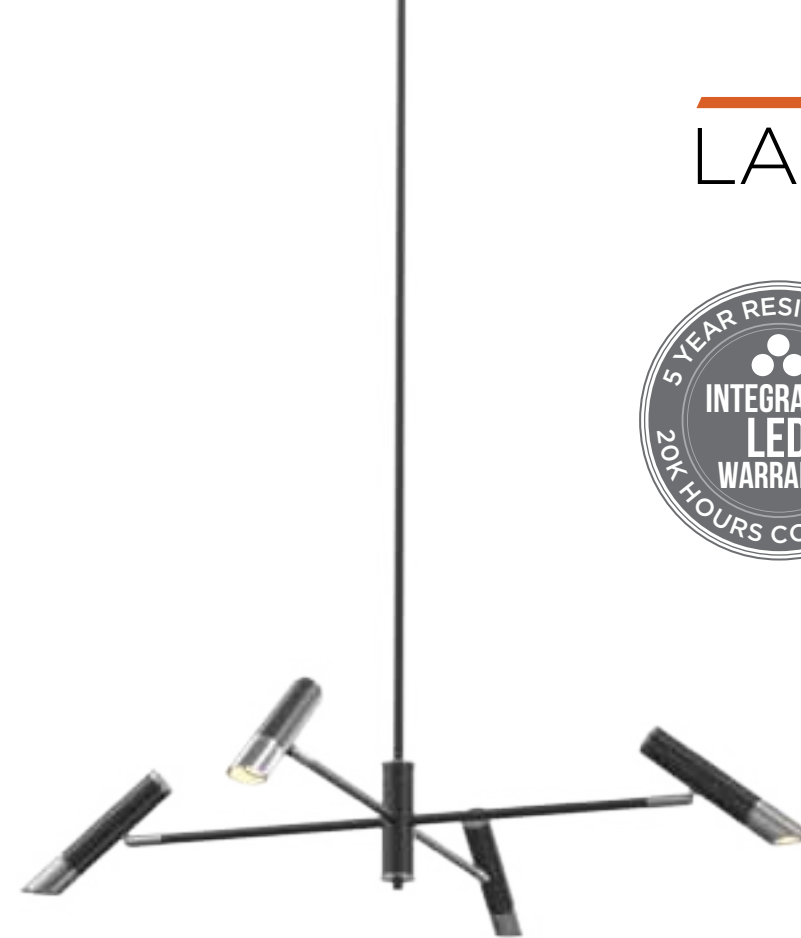

*Initial Lumens.

LA BECQUE AC LED

LA BECQUE AC LED

FINISHES & GLASS

USE ELV DIMMERS FOR OPTIMAL PERFORMANCE

A | DVP27710

B | DVP27721

D | DVP27724

E | DVP27726

C | DVP27701

ITEM	SKU #	TYPE	RATED ILLUMINATION	DIMENSIONS (INCHES)			ADDITIONAL INFORMATION
				DIAM./ WxD	FIX H	MIN MAX	
A	DVP27710	Long Pendant	1 x 5.5W /400Lm/ 3000K/ 80CRI	1½Ø	39¼	40¾ 80¾	15 FT OF WIRE 19° HEIGHT ADJUSTABLE ONLY DURING INSTALLATION
B	DVP27721	Short Pendant	1 x 5.5W /400Lm/ 3000K/ 80CRI	1½Ø	11½	13 53	15 FT OF WIRE 19° HEIGHT ADJUSTABLE ONLY DURING INSTALLATION
C	DVP27701	Wall Sconce	2 x 5.5W /400Lm/ 3000K/ 80CRI	4¾ x 3¼	24¼		VERTICAL OR HORIZONTAL
D	DVP27724	Chandelier	4 x 5.5W /400Lm/ 3000K/ 80CRI	31Ø	6	11½ 41½	Ø12mm 19° HEIGHT ADJUSTABLE ONLY DURING INSTALLATION
E	DVP27726	Chandelier	6 x 5.5W /400Lm/ 3000K/ 80CRI	28Ø	9½	15 51	Ø12mm 19° HEIGHT ADJUSTABLE ONLY DURING INSTALLATION