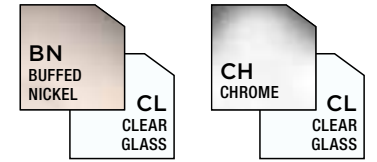

NORTHCAPE AC LED

NORTHCAPE AC LED

FINISHES & GLASS

USE ELV DIMMERS FOR OPTIMAL PERFORMANCE

A | DVP20501
Shown Buffed Nickel
with Clear Glass

B | DVP20543
Shown in Chrome
with Clear Glass

C | DVP20544
Shown in Chrome
with Clear Glass