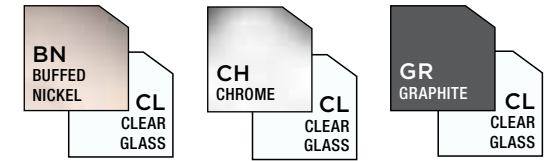

FINISHES & GLASS

A | DVP9003
Shown In Buffed Nickel
with Clear Glass