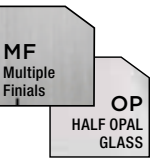

A | DVP1292
Shown with Half Opal Glass

ITEM	SKU #	TYPE	RATED ILLUMINATION	DIMENSIONS (INCHES)		ADDITIONAL INFORMATION
				DIAM./ WxD	FIX H	
A	DVP1292	Wall Sconce	1 X 14W/1200 Lm*/3000K /CRI 80	8¼ x 4	12¼	
						*Initial Lumens.